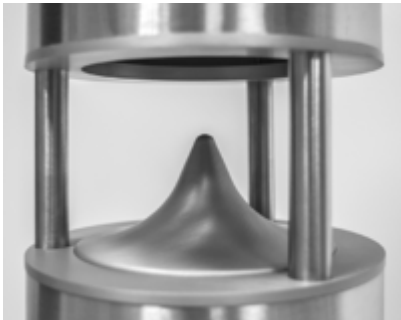

VIVALDI

Images

Vivaldi Design ZEN930

Vivaldi srl

Via E. Fermi, 8 Z.I. EST - 30020 Noventa di Piave (Venezia) ITALIA
Tel. +39 0421 307825 - info@vivaldigroup.it - www.vivaldigroup.it
P.IVA e C.F. 02880360272