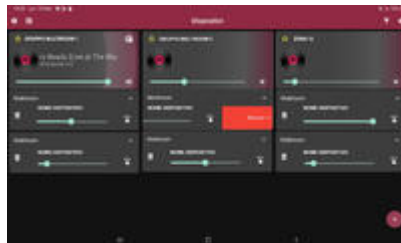

VIVALDI

Vivaldi srl

Via E. Fermi, 8 Z.I. EST - 30020 Noventa di Piave (Venezia) ITALIA
Tel. +39 0421 307825 - info@vivaldigroup.it - www.vivaldigroup.it
P.IVA e C.F. 02880360272