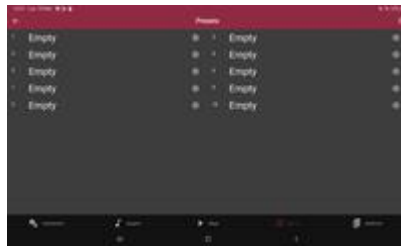

VIVALDI

Vivaldi srl

Via E. Fermi, 8 Z.I. EST - 30020 Noventa di Piave (Venezia) ITALIA
Tel. +39 0421 307825 - info@vivaldigroup.it - www.vivaldigroup.it
P.IVA e C.F. 02880360272