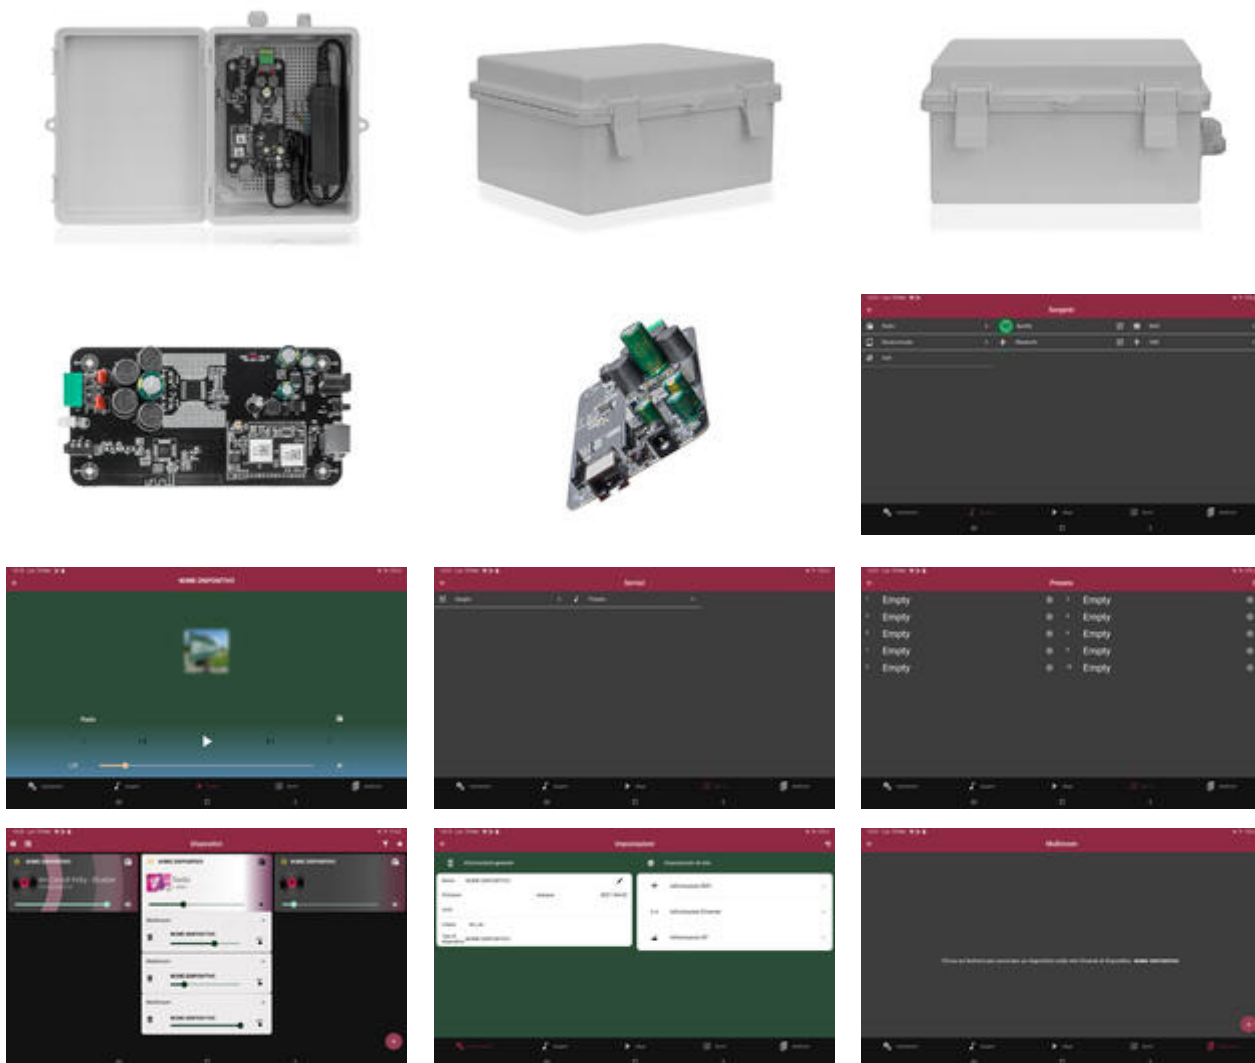

VIVALDI

- Colour: grey.
- 3x supplied cable glands.
- Certifications: CE, ROHS.
- Dimensions (WxHxD): 180x230x120 mm.
- Weight 0.45 Kg.

Vivaldi srl ongoing effort to improve its products, reserves the right to make technical and aesthetic changes effectively without obligation to notice

Images

Vivaldi WiFi KBOX

Vivaldi srl

Via E. Fermi, 8 Z.I. EST - 30020 Noventa di Piave (Venezia) ITALIA
Tel. +39 0421 307825 - info@vivaldigroup.it - www.vivaldigroup.it
P.IVA e C.F. 02880360272