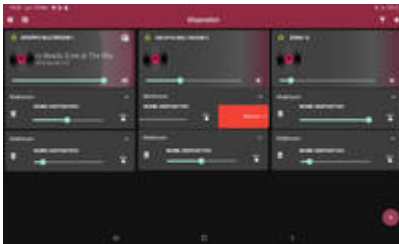

VIVALDI

Vivaldi srl

Via E. Fermi, 8 Z.I. EST - 30020 Noventa di Piave (Venezia) ITALIA
Tel. +39 0421 307825 - info@vivaldigroup.it - www.vivaldigroup.it
P.IVA e C.F. 02880360272