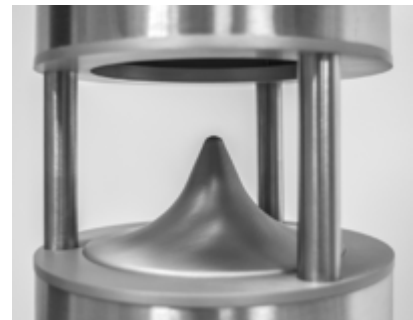

VIVALDI

Protection grade IP65

Vivaldi srl ongoing effort to improve its products, reserves the right to make technical and aesthetic changes effectively without obligation to notice

Images

Vivaldi Design ZEN980

Vivaldi srl

Via E. Fermi, 8 Z.I. EST - 30020 Noventa di Piave (Venezia) ITALIA
Tel. +39 0421 307825 - info@vivaldigroup.it - www.vivaldigroup.it
P.IVA e C.F. 02880360272