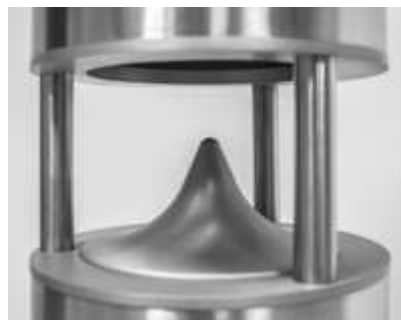

VIVALDI

Images

Vivaldi Design ZEN730

Vivaldi srl

Via E. Fermi, 8 Z.I. EST - 30020 Noventa di Piave (Venezia) ITALIA
Tel. +39 0421 307825 - info@vivaldigroup.it - www.vivaldigroup.it
P.IVA e C.F. 02880360272