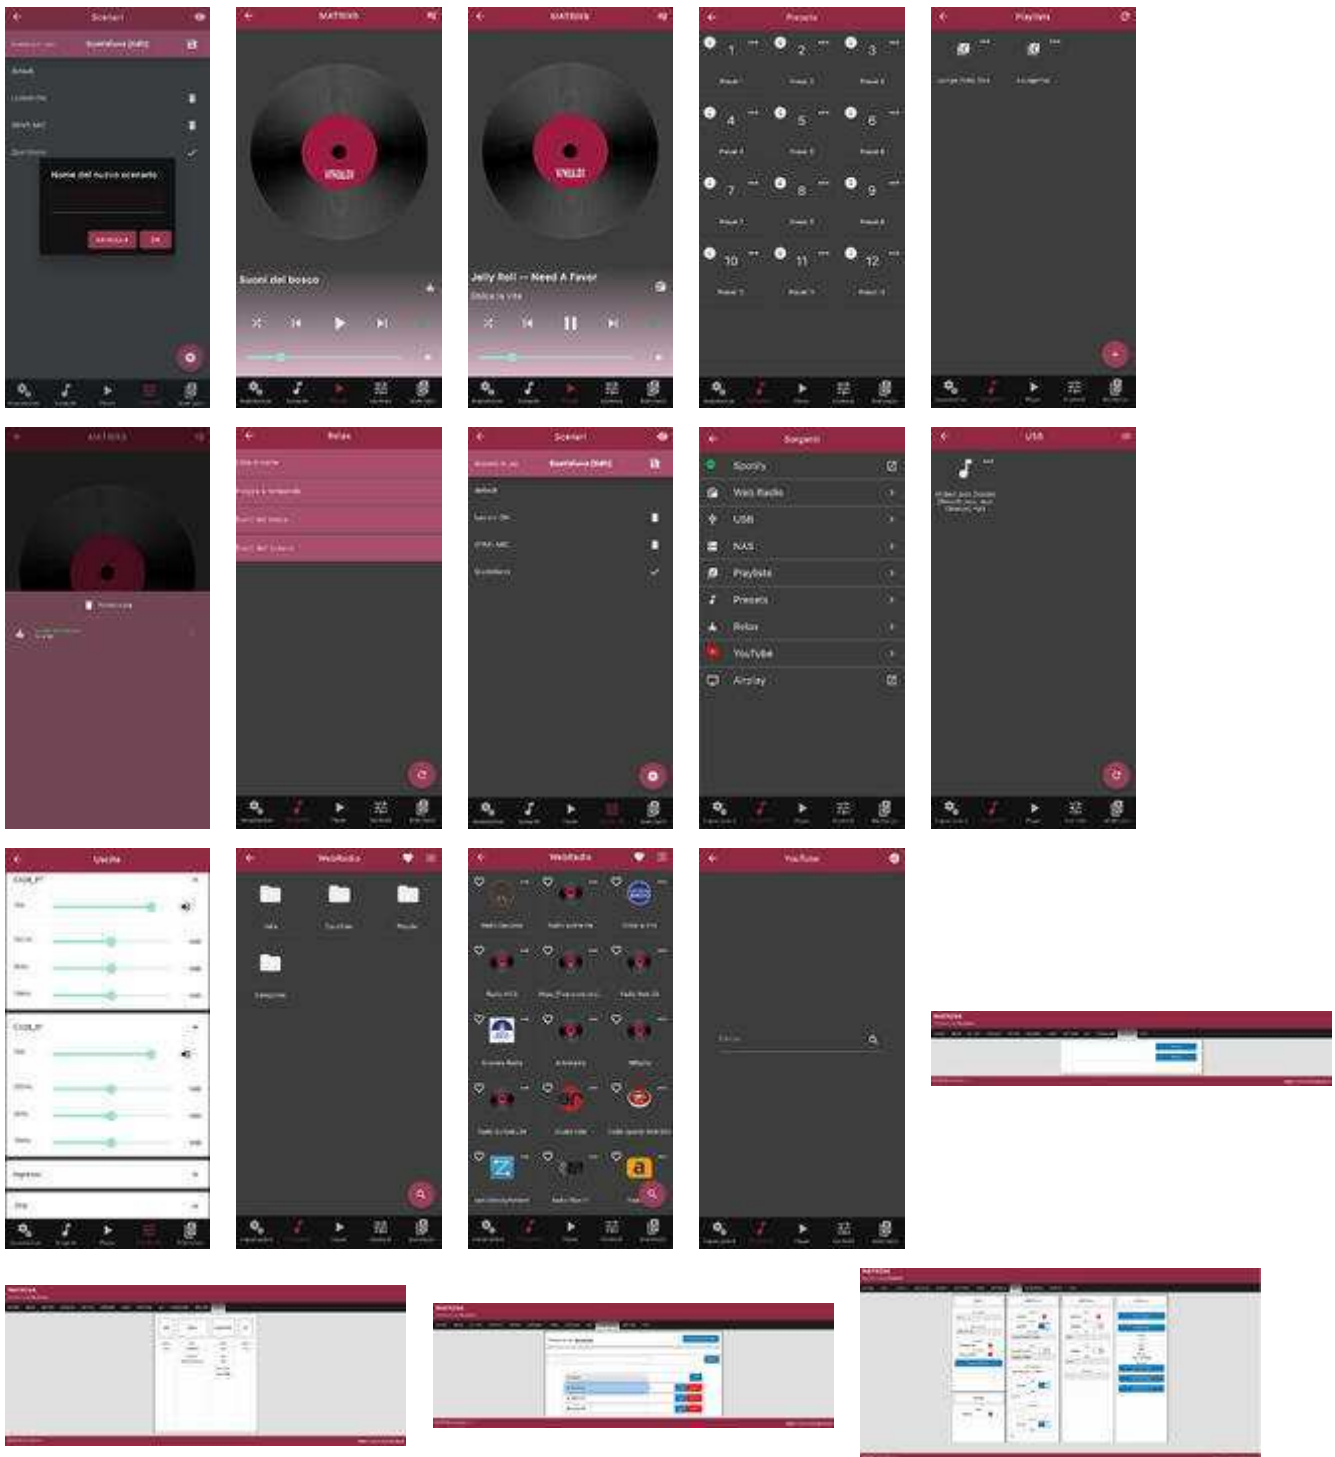

VIVALDI

Vivaldi srl

Via E. Fermi, 8 Z.I. EST - 30020 Noventa di Piave (Venezia) ITALIA
Tel. +39 0421 307825 - info@vivaldigroup.it - www.vivaldigroup.it
P.IVA e C.F. 02880360272