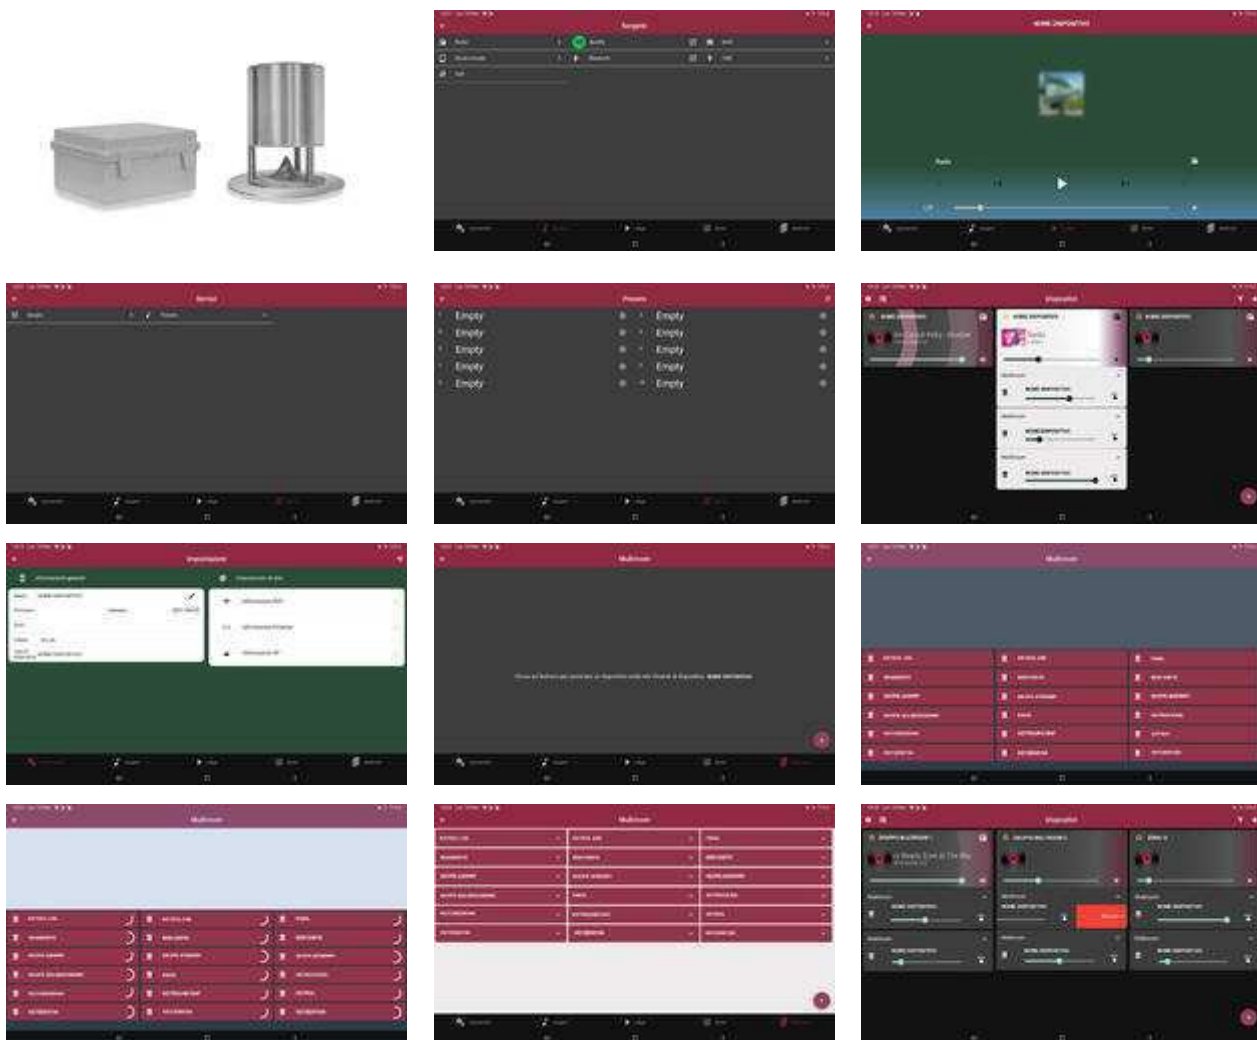

VIVALDI

Anchor flange 30 cm (D).
Anchoring holes nr. 3.
Weight 7 Kg.
Colour brushed steel.
Color customization on request.

Vivaldi srl ongoing effort to improve its products, reserves the right to make technical and aesthetic changes effectively without obligation to notice

Images

Vivaldi WiFi KEYZEN315A

Vivaldi srl

Via E. Fermi, 8 Z.I. EST - 30020 Noventa di Piave (Venezia) ITALIA
Tel. +39 0421 307825 - info@vivaldigroup.it - www.vivaldigroup.it
P.IVA e C.F. 02880360272