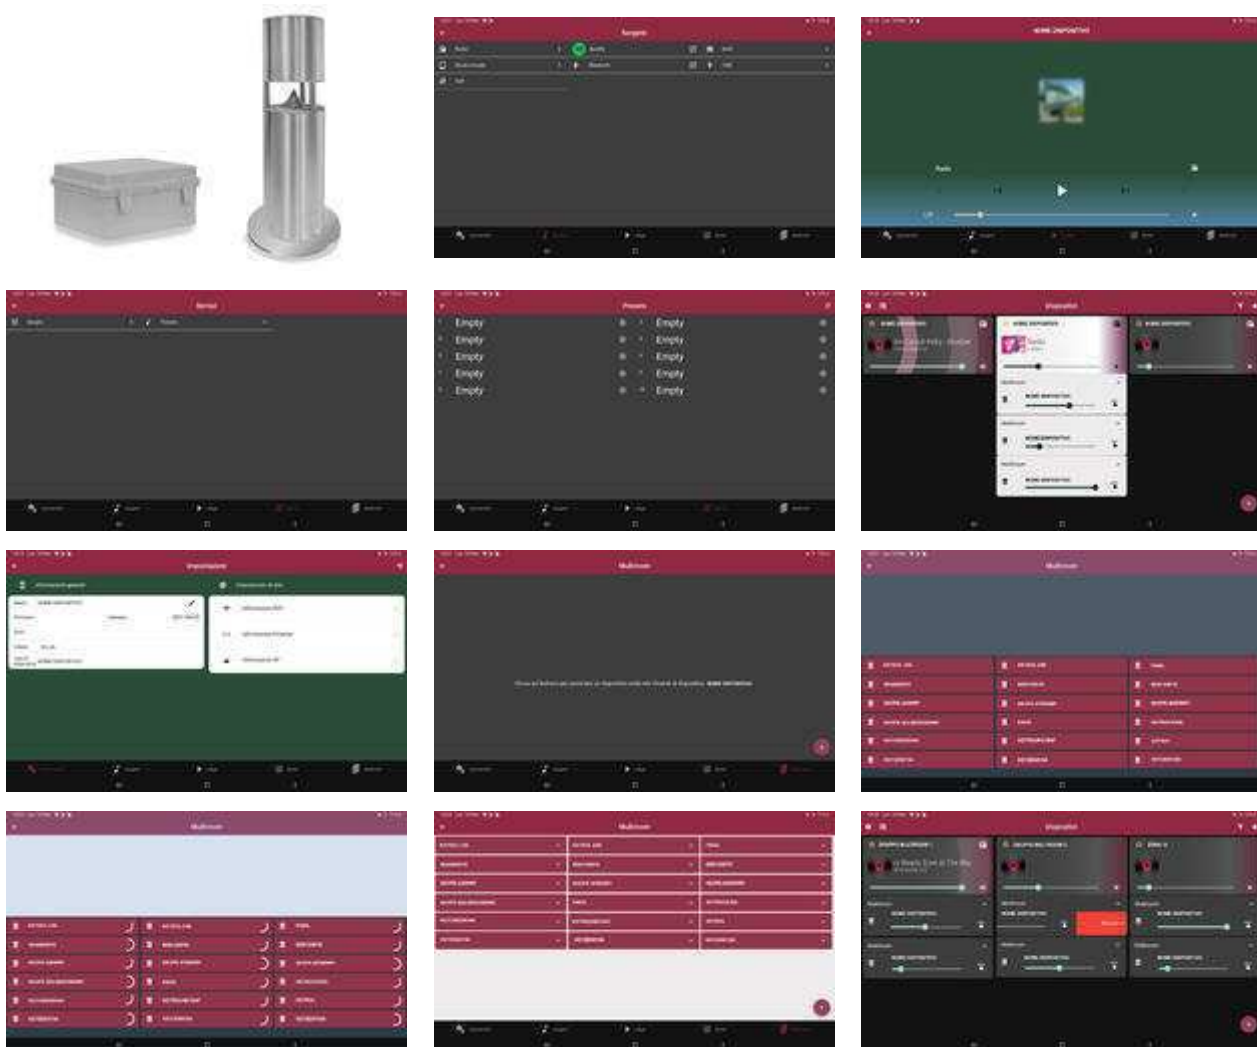

VIVALDI

Anchor flange 30 cm (D).
Anchoring holes nr. 3.
Weight 12,5 Kg.
Colour brushed steel.
Color customization on request.

Vivaldi srl ongoing effort to improve its products, reserves the right to make technical and aesthetic changes effectively without obligation to notice

Images

Vivaldi WiFi KEYZEN730A

Vivaldi srl

Via E. Fermi, 8 Z.I. EST - 30020 Noventa di Piave (Venezia) ITALIA
Tel. +39 0421 307825 - info@vivaldigroup.it - www.vivaldigroup.it
P.IVA e C.F. 02880360272