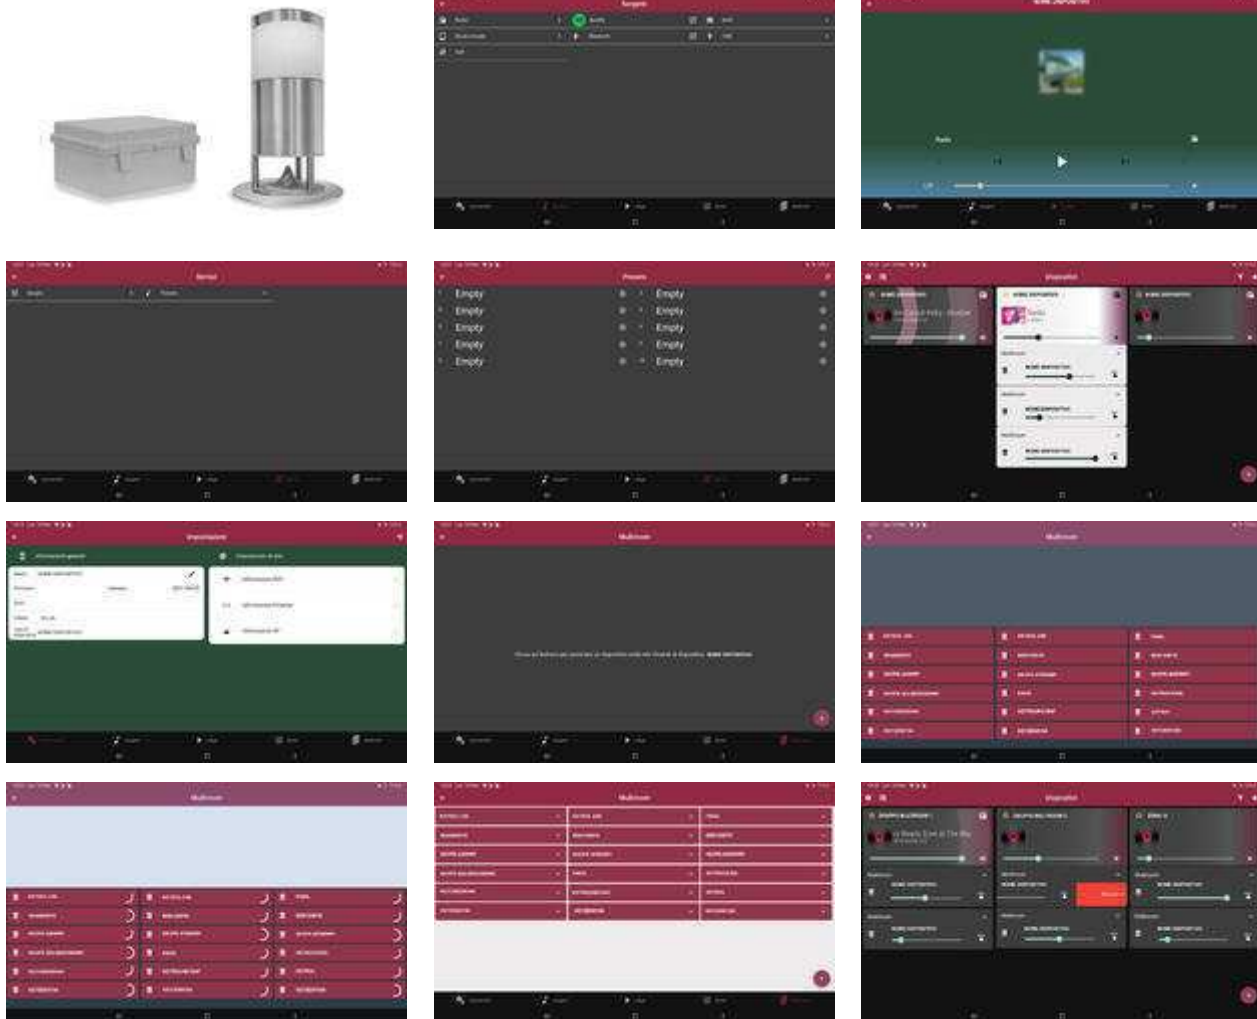

VIVALDI

Dimensions 205 x 510 mm (WxH).
Anchor flange 30 cm (D).
Anchoring holes nr. 3.
Weight 8,2 Kg.
Colour brushed steel.
Color customization on request.

Vivaldi srl ongoing effort to improve its products, reserves the right to make technical and aesthetic changes effectively without obligation to notice

Images

Vivaldi WiFi KEYZEN510A

Vivaldi srl

Via E. Fermi, 8 Z.I. EST - 30020 Noventa di Piave (Venezia) ITALIA
Tel. +39 0421 307825 - info@vivaldigroup.it - www.vivaldigroup.it
P.IVA e C.F. 02880360272