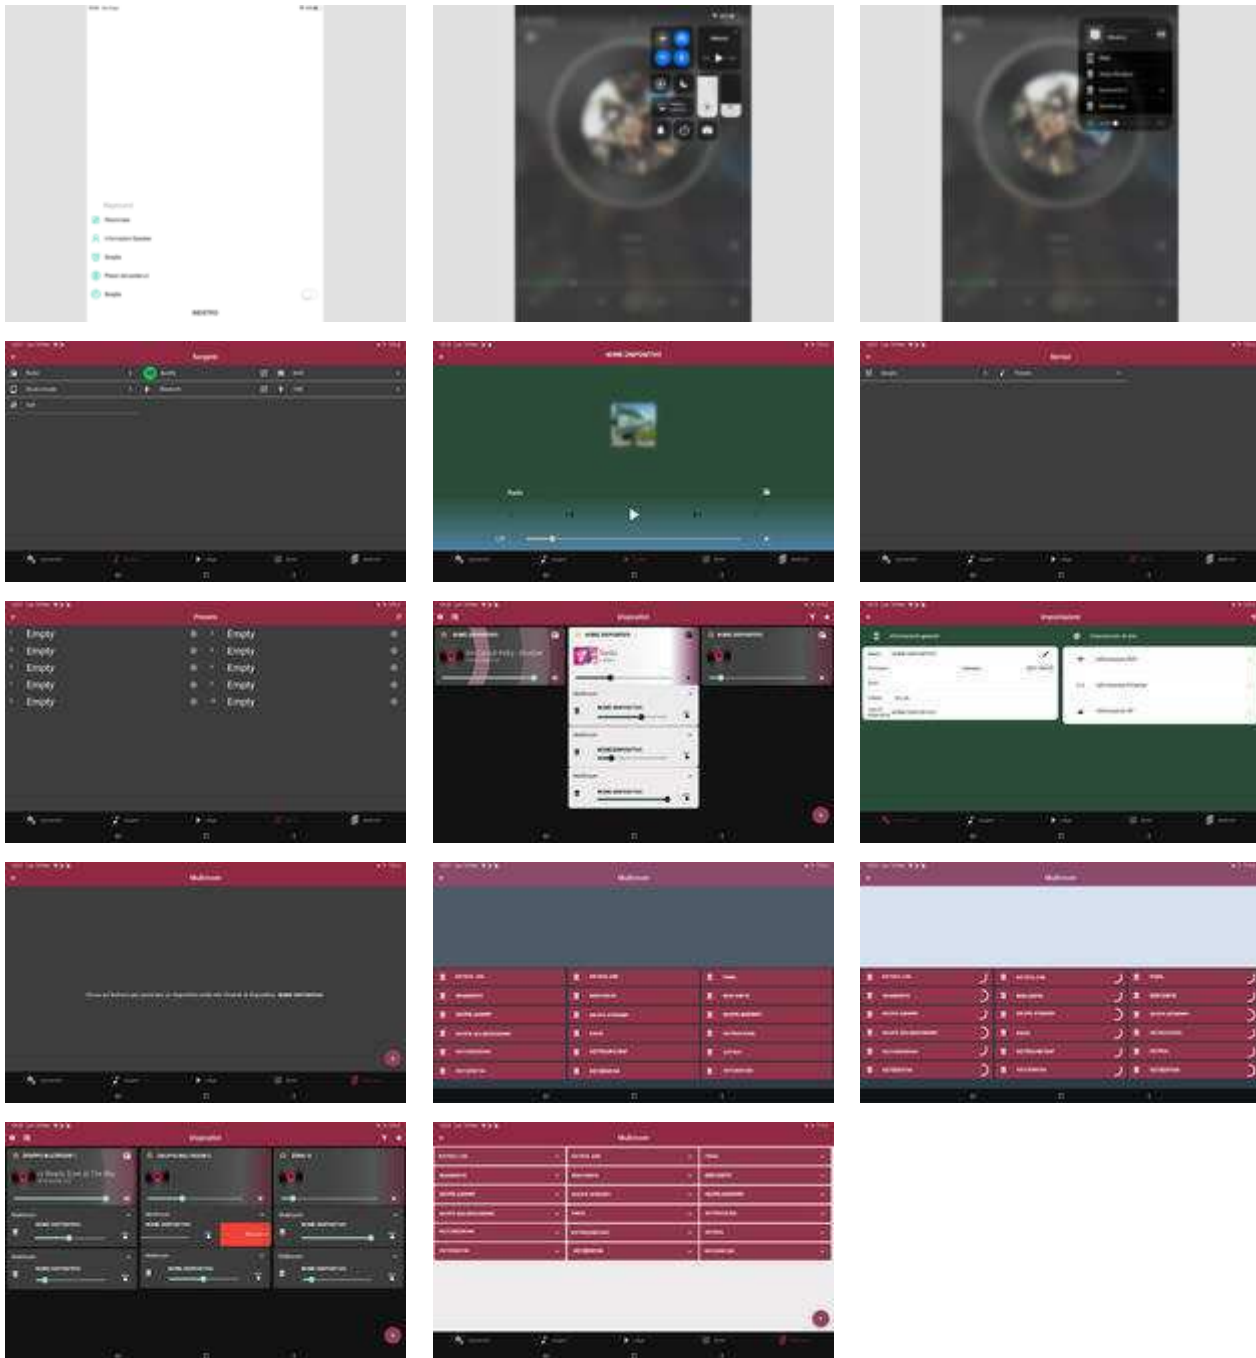

VIVALDI

Vivaldi srl

Via E. Fermi, 8 Z.I. EST - 30020 Noventa di Piave (Venezia) ITALIA
Tel. +39 0421 307825 - info@vivaldigroup.it - www.vivaldigroup.it
P.IVA e C.F. 02880360272