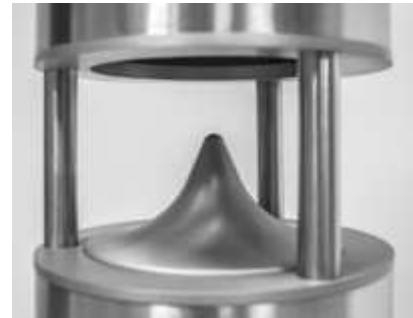

VIVALDI

Protection grade IP65

Vivaldi srl ongoing effort to improve its products, reserves the right to make technical and aesthetic changes effectively without obligation to notice

 Images

Vivaldi Design ZEN980