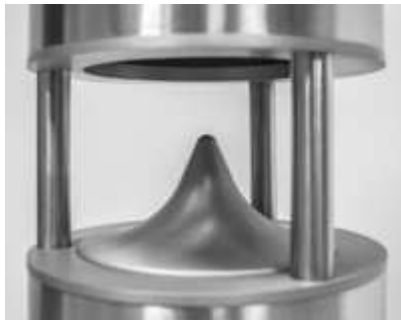

VIVALDI

Vivaldi srl ongoing effort to improve its products, reserves the right to make technical and aesthetic changes effectively without obligation to notice

Images

Vivaldi Design ZEN780

Vivaldi srl

Via E. Fermi, 8 Z.I. EST - 30020 Noventa di Piave (Venezia) ITALIA
Tel. +39 0421 307825 - info@vivaldigroup.it - www.vivaldigroup.it
P.IVA e C.F. 02880360272