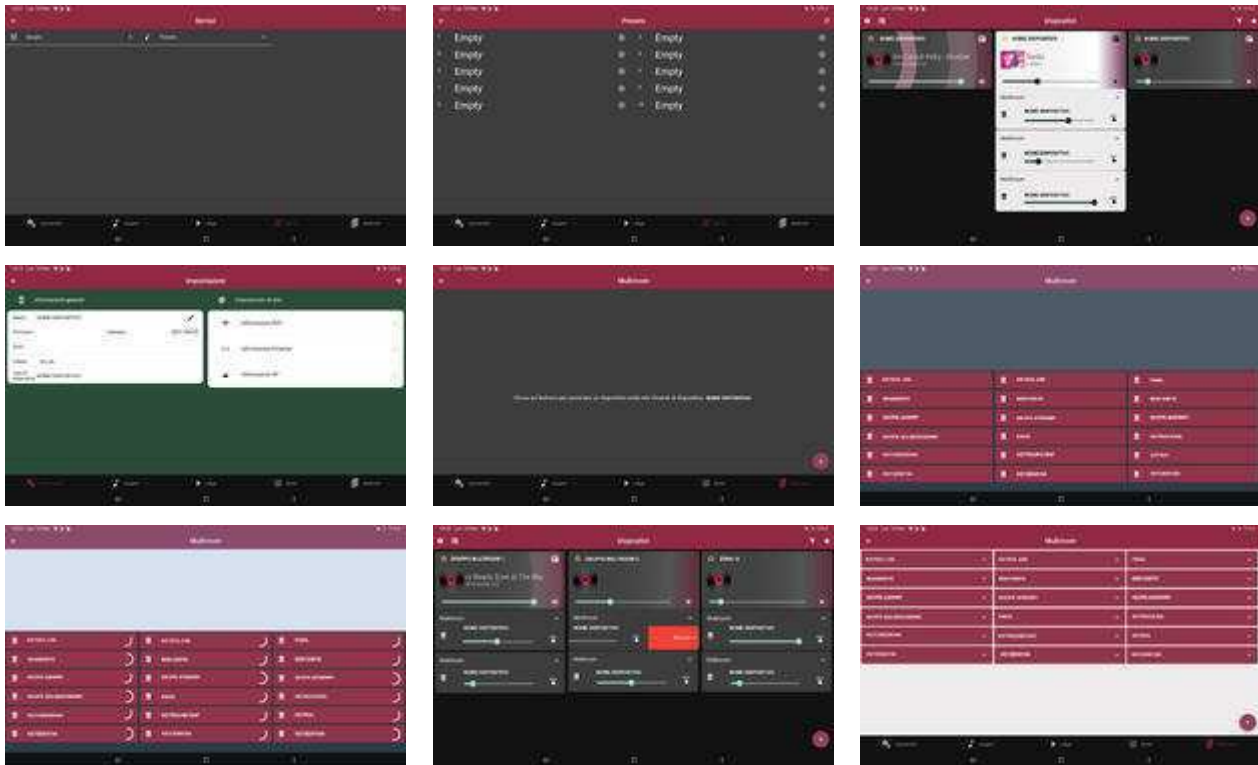

VIVALDI

Vivaldi srl

Via E. Fermi, 8 Z.I. EST - 30020 Noventa di Piave (Venezia) ITALIA
Tel. +39 0421 307825 - info@vivaldigroup.it - www.vivaldigroup.it
P.IVA e C.F. 02880360272