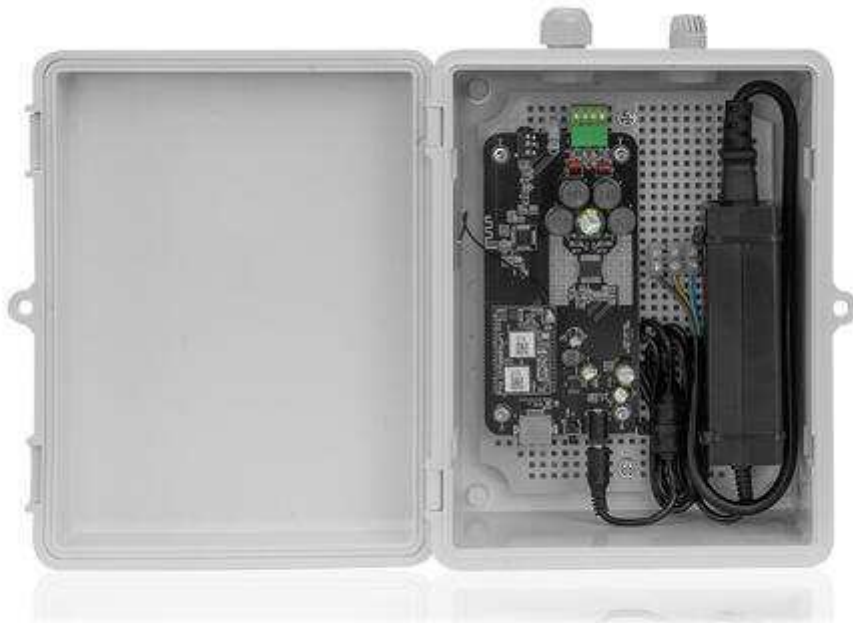

**Bluetooth and WiFi multimedia amplifier with integrated multimedia player.
With input for external source and outputs for 1 or 2 speakers.**

Music streaming, playback and controls via **VIVALDI APP**.

TECHNICAL FEATURES

- Built-in Bluetooth receiver.
- Built-in WiFi receiver.
- Free control APP: Vivaldi APP (compatible with iOS - Android).
- Supports: Airplay, DLNA, WiFi DIRECT.
- Audio formats: AAC/LTP, HE-AACv1, HE-AACv2, AMR-NB, AMR, WB, FLAC, MP3, Vorbis, PCM/WAVE, ALAC.
- Network: 1xRJ45, WiFi Standard: IEEE802.11b, IEEE802.11g, IEEE802.11n.
- Audio Input: 1x Analog stereo minijack.
- **Audio Output: Stereo power amplifier class-D 40+40W @ 8-16ohm, not compatible with 4ohm speakers.**
- **Internet sources: Spotify, Youtube, Tunein, etc.**
- Local sources: music residing on your mobile device, streaming from NAS (network disk).
- 3 How to use:
  1. One song-One Room: use of a single device.
  2. One song-Multiple Rooms: use of multiple devices for different music.
  3. One song-All Rooms: use multiple devices for the same synchronized music.
- 24vdc power supply included.
- IP65 watertight enclosure, for outdoor installation.