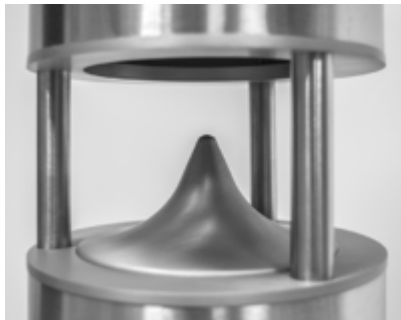

VIVALDI

Vivaldi srl ongoing effort to improve its products, reserves the right to make technical and aesthetic changes effectively without obligation to notice

Images

Vivaldi Design ZEN780

Vivaldi srl

Via E. Fermi, 8 Z.I. EST - 30020 Noventa di Piave (Venezia) ITALIA
Tel. +39 0421 307825 - info@vivaldigroup.it - www.vivaldigroup.it
P.IVA e C.F. 02880360272