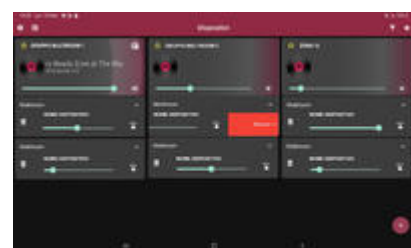

VIVALDI

Anchor flange 30 cm (D).
Anchoring holes nr. 3.
Weight 7 Kg.
Colour brushed steel.
Color customization on request.

Vivaldi srl ongoing effort to improve its products, reserves the right to make technical and aesthetic changes effectively without obligation to notice

Images

Vivaldi WiFi KEYZEN315A

Vivaldi srl

Via E. Fermi, 8 Z.I. EST - 30020 Noventa di Piave (Venezia) ITALIA
Tel. +39 0421 307825 - info@vivaldigroup.it - www.vivaldigroup.it
P.IVA e C.F. 02880360272