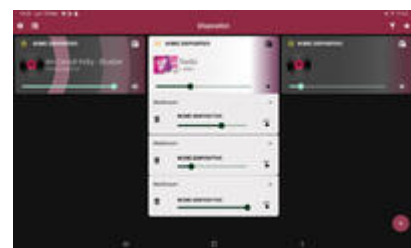

VIVALDI

Anchor flange 30 cm (D).
Anchoring holes nr. 3.
Weight 7 Kg.
Colour brushed steel.
Color customization on request.

Vivaldi srl ongoing effort to improve its products, reserves the right to make technical and aesthetic changes effectively without obligation to notice

Images

Vivaldi WiFi KEYZEN315A

Vivaldi srl

Via E. Fermi, 8 Z.I. EST - 30020 Noventa di Piave (Venezia) ITALIA
Tel. +39 0421 307825 - info@vivaldigroup.it - www.vivaldigroup.it
P.IVA e C.F. 02880360272