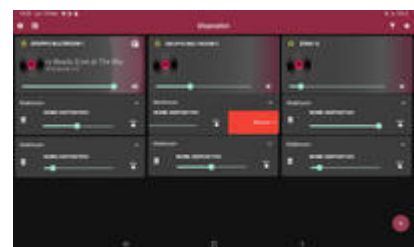

VIVALDI

Dimensions 205 x 510 mm (WxH).
Anchor flange 30 cm (D).
Anchoring holes nr. 3.
Weight 8,2 Kg.
Colour brushed steel.
Color customization on request.

Vivaldi srl ongoing effort to improve its products, reserves the right to make technical and aesthetic changes effectively without obligation to notice

Images

Vivaldi WiFi KEYZEN510A

Vivaldi srl

Via E. Fermi, 8 Z.I. EST - 30020 Noventa di Piave (Venezia) ITALIA
Tel. +39 0421 307825 - info@vivaldigroup.it - www.vivaldigroup.it
P.IVA e C.F. 02880360272