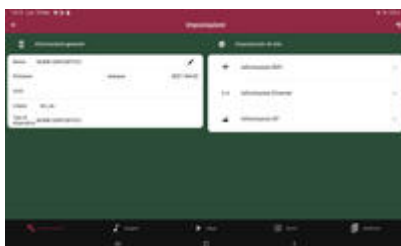

VIVALDI

Dimensions 205 x 510 mm (WxH).
Anchor flange 30 cm (D).
Anchoring holes nr. 3.
Weight 8,2 Kg.
Colour brushed steel.
Color customization on request.

Vivaldi srl ongoing effort to improve its products, reserves the right to make technical and aesthetic changes effectively without obligation to notice

Images

Vivaldi WiFi KEYZEN510A

Vivaldi srl

Via E. Fermi, 8 Z.I. EST - 30020 Noventa di Piave (Venezia) ITALIA
Tel. +39 0421 307825 - info@vivaldigroup.it - www.vivaldigroup.it
P.IVA e C.F. 02880360272