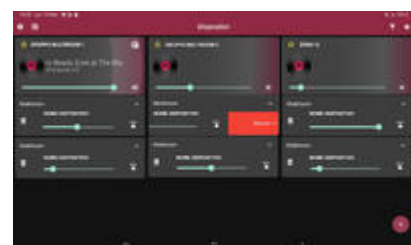

VIVALDI

Cabinet: UV polypropylene.

Dispersion angle: 360° (H)x40° (V).

Working temperature from -20° to +60°.

Vivaldi srl ongoing effort to improve its products, reserves the right to make technical and aesthetic changes effectively without obligation to notice

Images

Vivaldi WiFi KEYGREEN16A

Vivaldi srl

Via E. Fermi, 8 Z.I. EST - 30020 Noventa di Piave (Venezia) ITALIA
Tel. +39 0421 307825 - info@vivaldigroup.it - www.vivaldigroup.it
P.IVA e C.F. 02880360272