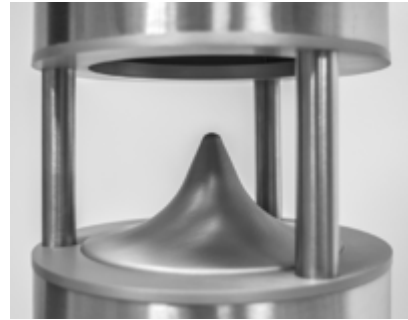

VIVALDI

Images

Vivaldi Design ZEN730

Vivaldi srl

Via E. Fermi, 8 Z.I. EST - 30020 Noventa di Piave (Venezia) ITALIA
Tel. +39 0421 307825 - info@vivaldigroup.it - www.vivaldigroup.it
P.IVA e C.F. 02880360272